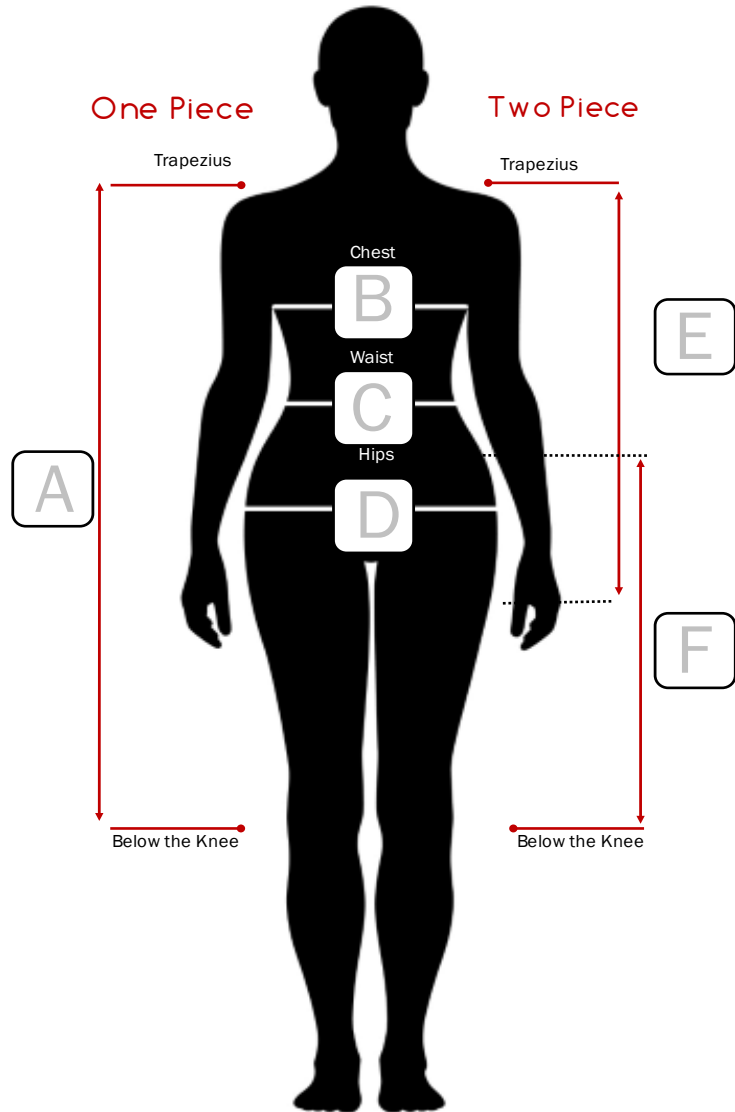

Measuring for a Lead Apron - Male

Copy and Send

Name
Hospital
Phone
E-Mail

Male Sizing Guide					
Size	S	M	L	XL	XXL
Chest (cm)	82-90	92-105	110-115	120-125	130-135
Chest (Inches)	32 - 35	36 - 41	42 - 45	46 - 48	51-53
Waist (cm)	up to 78	82-88	90-100	102-113	115-125
Waist (inches)	up to 31	32-34	35-39	40-44	45-49
Apron Length					
One Piece	80 cm	85 cm	90 cm	100 cm	110 cm
Two Piece					
Top	58 cm	58 cm	58 cm	58 cm	65 cm
Kilt	53 cm	53 cm	53 cm	53 cm	55 cm
Up to 5cm addition or subtraction in length at no extra cost.					

Measuring for a Lead Apron - Female

Copy and Send

Name
Hospital
Phone
E-Mail

Female Sizing Guide					
Size	Petite	S	M	L	XL
Chest (cm)	81-86	87-96	97-106	107-118	119-130
Chest (Inches)	32-34	34-38	38-42	42-46	47-51
Waist (cm)	64-69	70-79	80-89	90-101	102-113
Waist (inches)	25-27	28-31	31-35	35-40	40-44
Hips (cm)	89-94	95-104	105-114	115-126	127-138
Hips (inches)	35-37	37-41	41-45	45-50	50-54
UK size	8-10	12-14	16-18	20-22	24-26
Apron Length					
One Piece	80 cm	85 cm	90 cm	100 cm	110 cm
Two Piece					
Top	55 cm	58 cm	58 cm	58 cm	58 cm
Kilt	50 cm	53 cm	53 cm	53 cm	53 cm