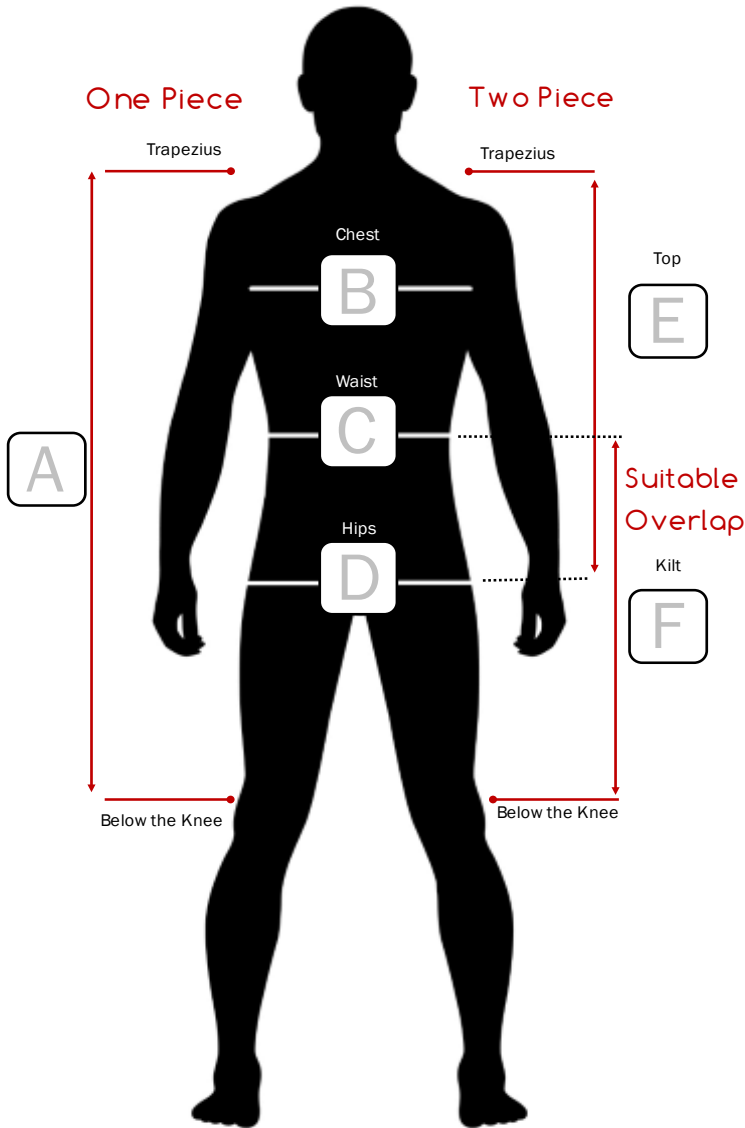

Measuring for a Lead Apron - Male

Copy and Send

Name
Hospital
Phone
E-Mail

Male Sizing Guide					
Size	S	M	L	XL	XXL
Chest (cm)	82-90	92-105	110-115	120-125	130-135
Chest (Inches)	32 - 35	36 - 41	42 - 45	46 - 48	51-53
Waist (cm)	up to 78	82-88	90-100	102-113	115-125
Waist (inches)	up to 31	32-34	35-39	40-44	45-49
Apron Length					
One Piece	80 cm	85 cm	90 cm	100 cm	110 cm
Two Piece					
Top	58 cm	58 cm	58 cm	58 cm	65 cm
Kilt	53 cm	53 cm	53 cm	53 cm	55 cm
Up to 5cm addition or subtraction in length at no extra cost.					

Measuring for a Lead Apron - Female

Copy and Send

Name
Hospital
Phone
E-Mail

Female Sizing Guide					
Size	Petite	S	M	L	XL
Chest (cm)	81-86	87-96	97-106	107-118	119-130
Chest (Inches)	32-34	34-38	38-42	42-46	47-51
Waist (cm)	64-69	70-79	80-89	90-101	102-113
Waist (inches)	25-27	28-31	31-35	35-40	40-44
Hips (cm)	89-94	95-104	105-114	115-126	127-138
Hips (inches)	35-37	37-41	41-45	45-50	50-54
UK size	8-10	12-14	16-18	20-22	24-26
Apron Length					
One Piece	80 cm	85 cm	90 cm	100 cm	110 cm
Two Piece					
Top	55 cm	58 cm	58 cm	58 cm	58 cm
Kilt	50 cm	53 cm	53 cm	53 cm	53 cm