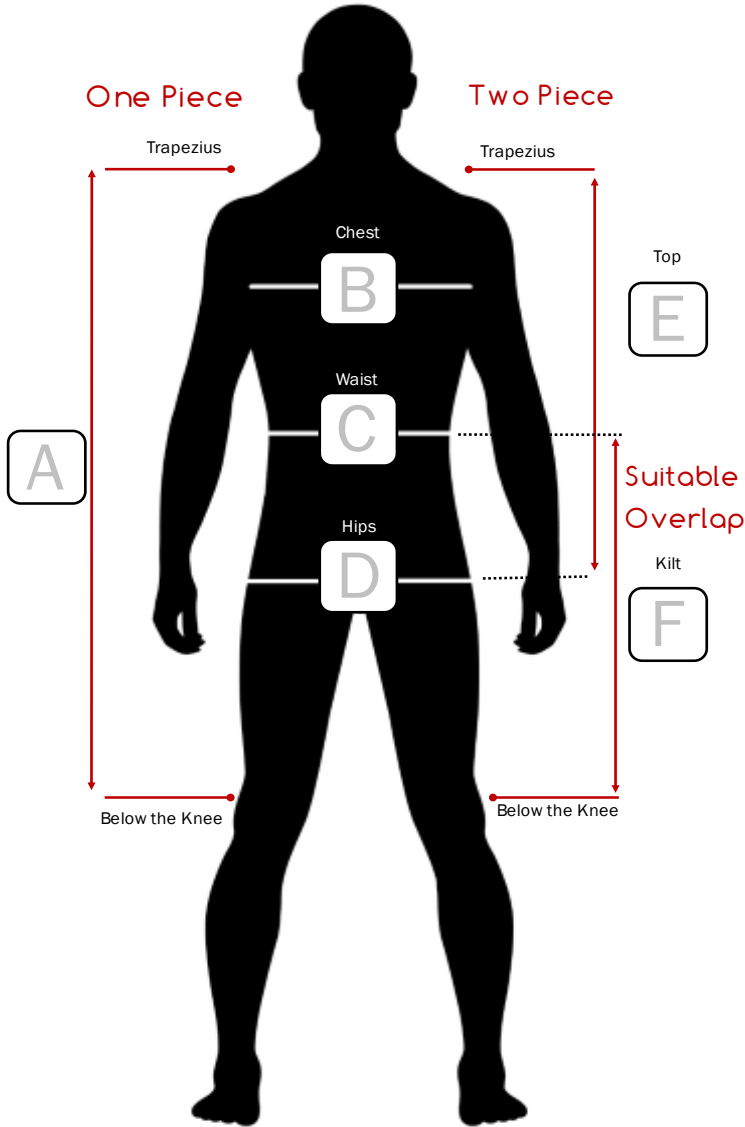

Measuring for a Lead Apron - Male

Copy and Send

Name
Hospital
Phone
E-Mail

Male Sizing Guide					
Size	S	M	L	XL	XXL
Chest (cm)	82-90	92-105	110-115	120-125	130-135
Chest (Inches)	32 - 35	36 - 41	42 - 45	46 - 48	51-53
Waist (cm)	up to 78	82-88	90-100	102-113	115-125
Waist (inches)	up to 31	32-34	35-39	40-44	45-49
Apron Length					
One Piece	80 cm	85 cm	90 cm	100 cm	110 cm
Two Piece					
Top	58 cm	58 cm	58 cm	58 cm	65 cm
Kilt	53 cm	53 cm	53 cm	53 cm	55 cm
Up to 5cm addition or subtraction in length at no extra cost.					

Measuring for a Lead Apron - Female

Copy and Send

Name
Hospital
Phone
E-Mail

Female Sizing Guide					
Size	Petite	S	M	L	XL
Chest (cm)	81-86	87-96	97-106	107-118	119-130
Chest (Inches)	32-34	34-38	38-42	42-46	47-51
Waist (cm)	64-69	70-79	80-89	90-101	102-113
Waist (inches)	25-27	28-31	31-35	35-40	40-44
Hips (cm)	89-94	95-104	105-114	115-126	127-138
Hips (inches)	35-37	37-41	41-45	45-50	50-54
UK size	8-10	12-14	16-18	20-22	24-26
Apron Length					
One Piece	80 cm	85 cm	90 cm	100 cm	110 cm
Two Piece					
Top	55 cm	58 cm	58 cm	58 cm	58 cm
Kilt	50 cm	53 cm	53 cm	53 cm	53 cm