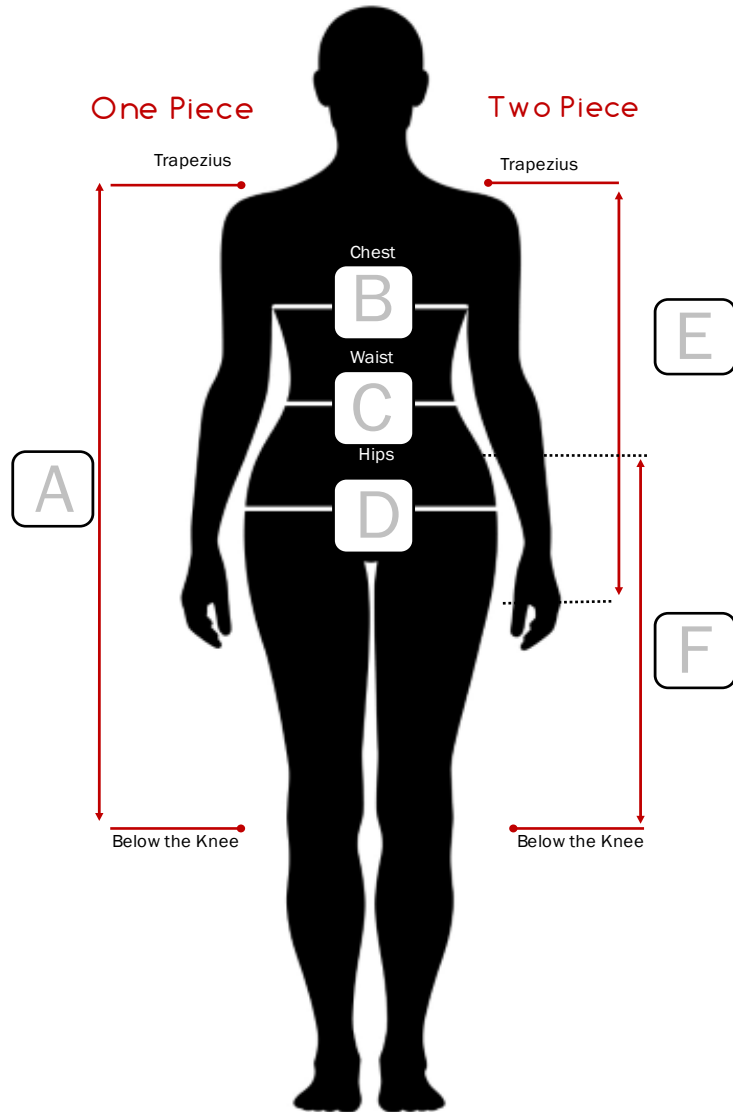

Measuring for a Lead Apron - Male

Copy and Send

Name
Hospital
Phone
E-Mail

Male Sizing Guide					
Size	S	M	L	XL	XXL
Chest (cm)	82-90	92-105	110-115	120-125	130-135
Chest (Inches)	32 - 35	36 - 41	42 - 45	46 - 48	51-53
Waist (cm)	up to 78	82-88	90-100	102-113	115-125
Waist (inches)	up to 31	32-34	35-39	40-44	45-49
Apron Length					
One Piece	80 cm	85 cm	90 cm	100 cm	110 cm
Two Piece					
Top	58 cm	58 cm	58 cm	58 cm	65 cm
Kilt	53 cm	53 cm	53 cm	53 cm	55 cm
Up to 5cm addition or subtraction in length at no extra cost.					

Measuring for a Lead Apron - Female

Copy and Send

Name
Hospital
Phone
E-Mail

Female Sizing Guide					
Size	Petite	S	M	L	XL
Chest (cm)	81-86	87-96	97-106	107-118	119-130
Chest (Inches)	32-34	34-38	38-42	42-46	47-51
Waist (cm)	64-69	70-79	80-89	90-101	102-113
Waist (inches)	25-27	28-31	31-35	35-40	40-44
Hips (cm)	89-94	95-104	105-114	115-126	127-138
Hips (inches)	35-37	37-41	41-45	45-50	50-54
UK size	8-10	12-14	16-18	20-22	24-26
Apron Length					
One Piece	80 cm	85 cm	90 cm	100 cm	110 cm
Two Piece					
Top	55 cm	58 cm	58 cm	58 cm	58 cm
Kilt	50 cm	53 cm	53 cm	53 cm	53 cm